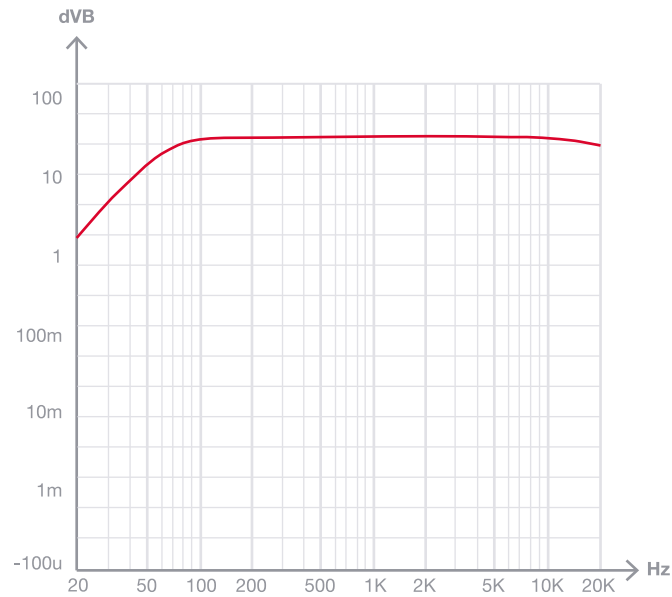

Frequency reponse

Block diagram

+ Info
<https://fonestar.com/PROX-240Z>